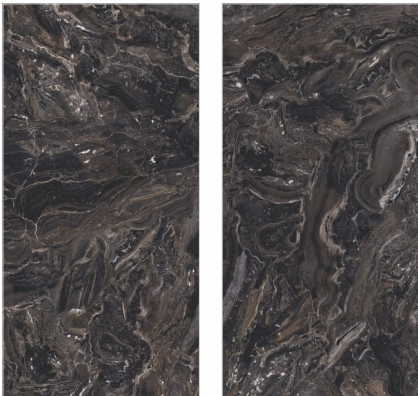

WALL & FLOOR — **ASPEN NATURAL**, 1200x2400mm

HIGH GLOSS
— 1200x2400mm

BRECCIA BLUE

Finish - **HIGH GLOSS**
Book Match - 2

FLOOR — **BRECCIA BLUE**, 1200x2400mm

HIGH GLOSS
— 1200x2400mm

CALACATTA ELITE

Finish - **HIGH GLOSS**
Book Match - 2

WALL & FLOOR — **CALACATTA ELITE**, 1200x2400mm

HIGH GLOSS
— 1200x2400mm

EGEO BEIGE

Finish - **HIGH GLOSS**
Random - 2

WALL & FLOOR — **EGEO BEIGE**, 1200x2400mm

HIGH GLOSS
— 1200x2400mm

EXPLOSION BLACK

Finish - **HIGH GLOSS**
Random - 3