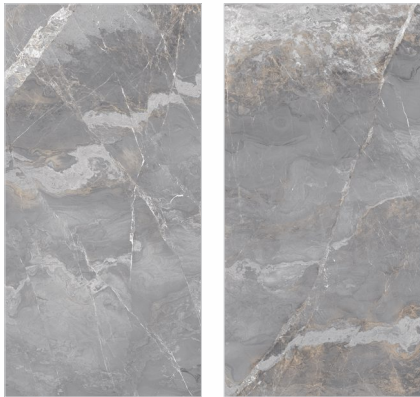

CARVING MATT
— 1200x2400mm

Finish - **CARVING MATT**
Random - 3