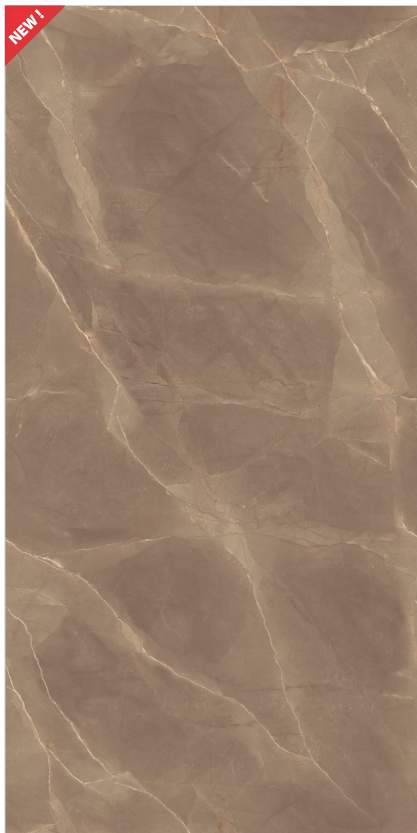

— 1200x2400mm

OLMPIYA

Finish - **HIGH GLOSS**
Random - 2

ISLAND PLATFORM — **OLMPIYA**, 1200x2400mm

EARTH COLLECTION

— 1200x2400mm

BRONNZ ARMANI

Finish - HIGH GLOSS
Random - 2