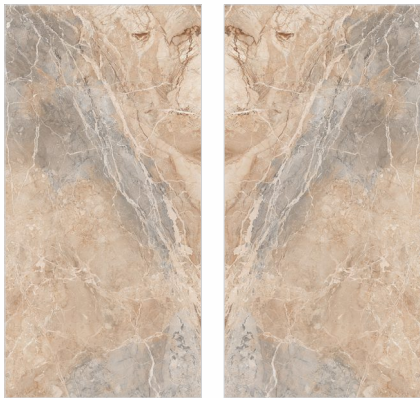

WALL & FLOOR — **ASPEN NATURAL**, 1200x2400mm

HIGH GLOSS
— 1200x2400mm

BRECCIA BLUE

Finish - **HIGH GLOSS**
Book Match - 2

FLOOR — **BRECCIA BLUE**, 1200x2400mm

HIGH GLOSS
— 1200x2400mm

CALACATTA ELITE

Finish - **HIGH GLOSS**
Book Match - 2