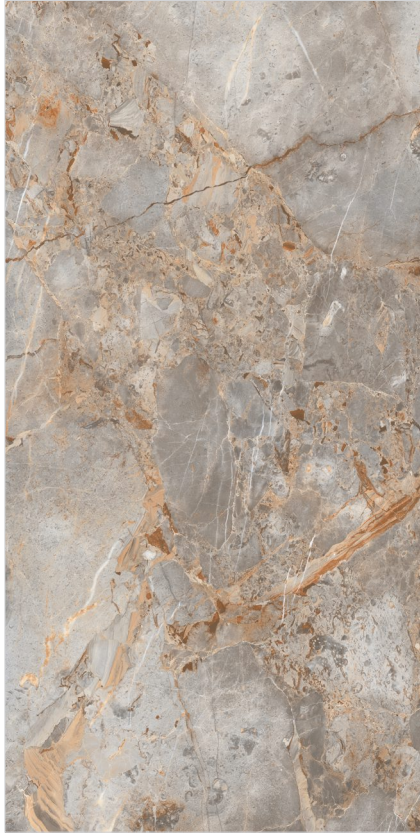

HIGH GLOSS
— 1200x2400mm

SARAN COLLINS

Finish - **HIGH GLOSS**
Book Match - 2

WALL & FLOOR — **SARAN COLLINS**, 1200x2400mm