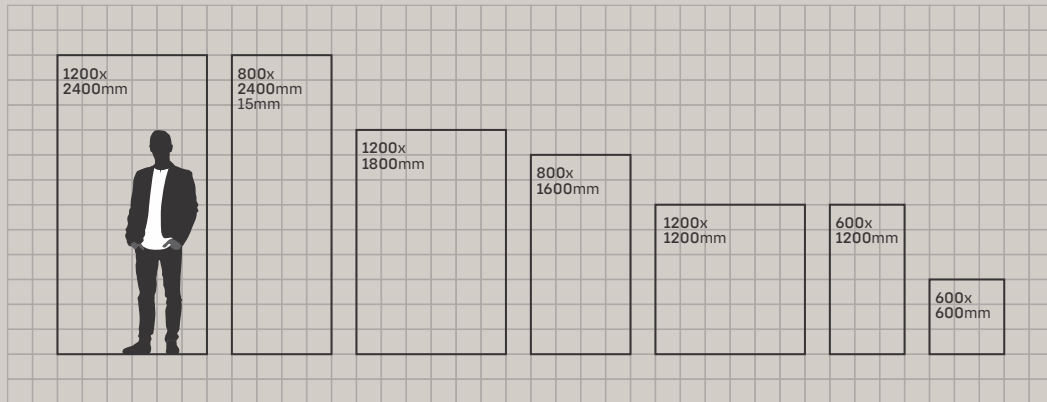

INTRODUCTION

1200x2400mm

We bring you a grand collection of tiles that are available in various sizes. These tiles are designed to create grand urban spaces with their incredible designs and exceptional styles. The 1200x2400mm slabs give a

delightful ambience to a space with its aesthetically rich design options. This size fits well with all kinds of indoor and outdoor spaces as it is compact yet large enough to give a feel of grandeur to a place.

**ONE LOCATION,
VARIED SIZE OPTIONS.**