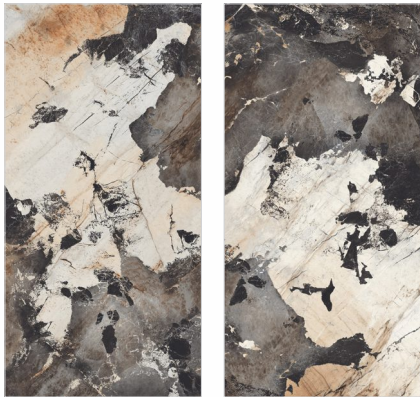

HIGH GLOSS

— 1200x2400mm

ASPEN NATURAL

Finish - **HIGH GLOSS**
Random - 3

WALL & FLOOR — **ASPEN NATURAL**, 1200x2400mm