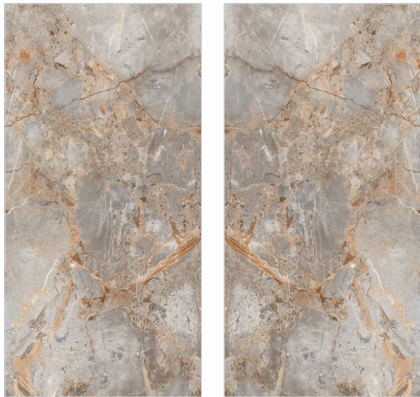

HIGH GLOSS
— 1200x2400mm

SARAN COLLINS

Finish - **HIGH GLOSS**
Book Match - 2

WALL & FLOOR — **SARAN COLLINS**, 1200x2400mm