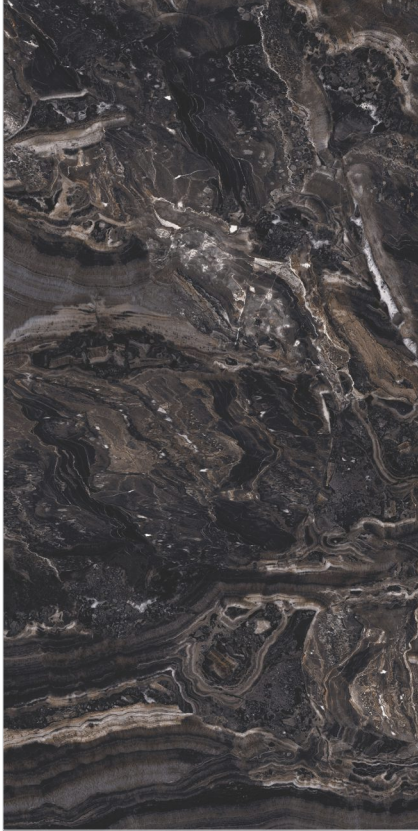

WALL & FLOOR — **CALACATTA ELITE**, 1200x2400mm

HIGH GLOSS
— 1200x2400mm

EGEO BEIGE

Finish - **HIGH GLOSS**
Random - 2

WALL & FLOOR — **EGEO BEIGE**, 1200x2400mm

HIGH GLOSS
— 1200x2400mm

EXPLOSION BLACK

Finish - **HIGH GLOSS**
Random - 3