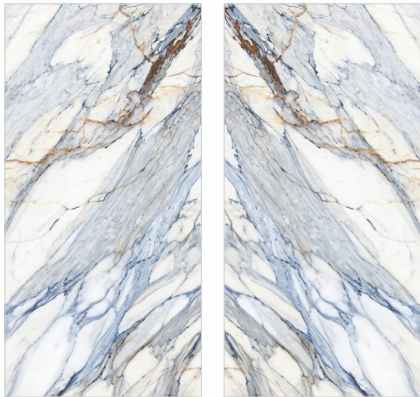

Finish - **HIGH GLOSS**
Random - 2

WALL & FLOOR — **SARAN COLLINS CREMA**, 1200x2400mm

HIGH GLOSS
— 1200x2400mm

SARAN COLLINS

Finish - **HIGH GLOSS**
Book Match - 2

WALL & FLOOR — **SARAN COLLINS**, 1200x2400mm

HIGH GLOSS

— 1200x2400mm

SEA BLUE ST

Finish - **HIGH GLOSS**
Book Match - 2

WALL — **SEA BLUE ST**, 1200x2400mm

HIGH GLOSS

— 1200x2400mm

STATUARIO NATURAL